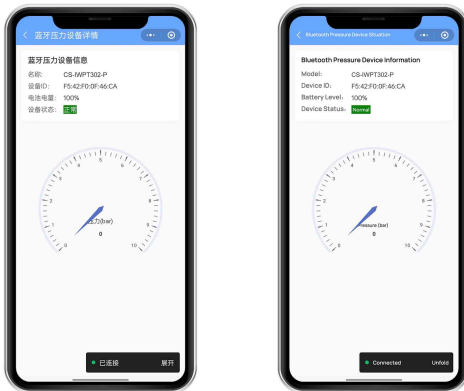

CS-iWPT302-P Wireless Bluetooth Pressure Sensor

- ★ Compact size, easy to use
- ★ Magnet activation
- ★ Temperature & pressure integrated
- ★ Regular sampling & broadcasting
- ★ High Measurement Accuracy
- ★ View data on APP

Unit: mm

APP ▶

Application For pressure measurement for pumps, compressors, hydraulic machinery, excavators, pneumatic equipment

Communication Mode

Bluetooth 5.1

Power Supply	3.6VDC Lithium Battery
Battery Life	> 5 Years
Pressure Range	2/5/10/20/50bar 30/75/150/300/750psi
Pressure Accuracy	±0.5%F.S. @25°C(77°F)
Temperature Range ^①	-40°C ~ 85°C(-40°F~185°F)
Temperature Accuracy	±2°C(±3.6°F)
Sampling Interval	2~180s
Broadcast Interval	1~10s
Ingress Protection	IP65