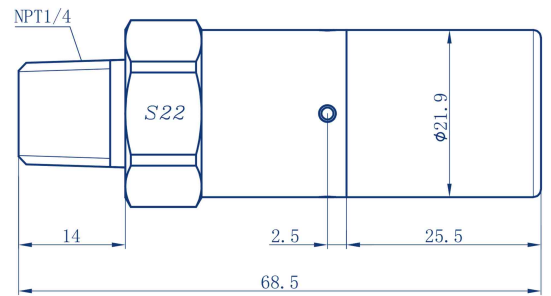

CS-iWPT302-P Wireless Bluetooth Pressure Sensor

- ★ Compact size, easy to use
- ★ Magnet activation
- ★ Temperature & pressure integrated
- ★ Regular sampling & broadcasting
- ★ High Measurement Accuracy
- ★ View data on APP

Unit: mm

APP ▶

Application For pressure measurement for pumps, compressors, hydraulic machinery, excavators, pneumatic equipment

Communication Mode

Bluetooth 5.1

Power Supply	3.6VDC Lithium Battery
Battery Life	> 5 Years
Pressure Range	2/5/10/20/50bar 30/75/150/300/750psi
Pressure Accuracy	±0.5%F.S. @25°C(77°F)
Temperature Range ^①	-40°C ~ 85°C(-40°F~185°F)
Temperature Accuracy	±2°C(±3.6°F)
Sampling Interval	2~180s
Broadcast Interval	1~10s
Ingress Protection	IP65