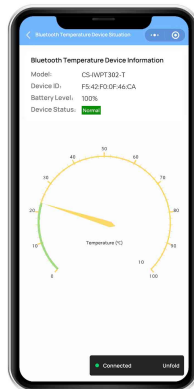

CS-iWPT302-T Wireless Bluetooth Temperature Sensor

- ★ Temperature measuring element: platinum
- ★ Compact size, easy to use
- ★ Magnet activation
- ★ Upper and lower alarm points setup
- ★ Regular sampling & broadcasting
- ★ View data on APP

APP ▶

Application For temperature monitoring and temperature inspection of plant tanks

Communication Mode	Bluetooth 5.1
Power Supply	3.6VDC Lithium Battery
Battery Life	> 5Years
Temperature Range ^②	Standard Type: -40°C ~ 85°C (-40°F ~ 185°F) Non-standard Type: -40°C ~ 125°C (-40°F ~ 257°F)
Temperature Accuracy	±1°C (±1.8°F)
Sampling Interval	2~180s
Broadcast Interval	1~10s
Immersion Tube Diameter	Φ6mm
Ingress Protection	IP65

Note 2: The standard model can measure temperatures between -40°C (-40°F) and 125°C (257°F) for a short period of time

Xi'an Chinastar M&C Ltd

400 029 2168

F6, Building A, No.1309 Shanglinyuan 4 Road, xi'an, China